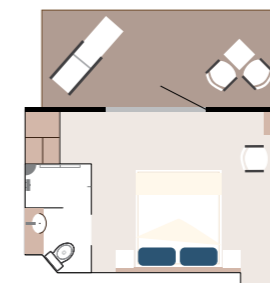

Douglas Mawson

Deck Plan

Ship Features

- ① Change room/mudroom
- ② Zodiac access points
- ③ Activity launching platform
- ④ Lecture room & lounge
- ⑤ Assembly station
- ⑥ Reception
- ⑦ Ship shop
- ⑧ Dining room
- ⑨ Library
- ⑩ Gym
- ⑪ Sauna
- ⑫ Seating area
- ⑬ Observation lounge
- ⑭ Top-deck restaurant
- ⑮ Bar
- ⑯ Upper glass atrium lounge
- ⑰ Lower glass atrium lounge
- ⑱ Observation decks
- ⑲ Swimming pool* and sun deck
- ⑳ Jacuzzis
- ㉑ Medical clinic
- ㉒ Bridge
- ㉓ Elevator
- ㉔ Main entrance
- ㉕ Expedition desk
- ㉖ Citizen Science centre
- ♿ Disability accessible staterooms

Staterooms & Suites Layout

Aurora Stateroom Superior Single

Deck 3 Stateroom 15.18m² (163.4ft²), Porthole and bathroom. Deck 7 Stateroom 10.97m² (118.1ft²), French Balcony and bathroom.

Aurora Stateroom Twin

Stateroom 15.37m²–15.97m² (165.4ft²–171.9ft²), porthole and bathroom.

Aurora Stateroom Triple

Stateroom 22.57m² (242.9ft²), porthole and bathroom.

Aurora Stateroom Superior

Stateroom up to 13.97m² – 16.17m² (150.4ft² – 174.1ft²), French balcony and bathroom.

Balcony Stateroom

Stateroom and private balcony combined size 21.07m² – 26.77m² (226.8ft² – 288.2ft²), balcony and bathroom.

For stateroom sizes in categories A, B and C please contact us.

Balcony Stateroom Superior