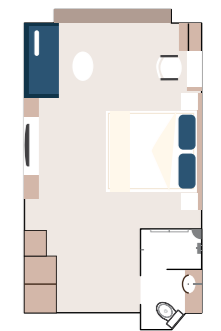

Douglas Mawson

Deck Plan

Ship Features

- ① Change room/mudroom
- ② Zodiac access points
- ③ Activity launching platform
- ④ Lecture room & lounge
- ⑤ Assembly station
- ⑥ Reception
- ⑦ Ship shop
- ⑧ Dining room
- ⑨ Library
- ⑩ Gym
- ⑪ Sauna
- ⑫ Seating area
- ⑬ Observation lounge
- ⑭ Top-deck restaurant
- ⑮ Bar
- ⑯ Upper glass atrium lounge
- ⑰ Lower glass atrium lounge
- ⑱ Observation decks
- ⑲ Swimming pool* and sun deck
- ⑳ Jacuzzis
- ㉑ Medical clinic
- ㉒ Bridge
- ㉓ Elevator
- ㉔ Main entrance
- ㉕ Expedition desk
- ㉖ Citizen Science centre
- ♿ Disability accessible staterooms

↔ Connecting staterooms and suites
 *Swimming pool not operational when sailing in open waters. Hours of operation subject to weather conditions.
 Deck plan is subject to change.

Stateroom Category

- Aurora Stateroom Single
- Balcony Stateroom – B
- Aurora Stateroom Superior Single
- Balcony Stateroom – A
- Aurora Stateroom Twin
- Balcony Stateroom Superior
- Aurora Stateroom Triple
- Junior Suite
- Aurora Stateroom Superior
- Captain's Suite
- Balcony Stateroom – C

Staterooms & Suites Layout

Aurora Stateroom Superior Single

Deck 3 Stateroom 15.18m² (163.4ft²), Porthole and bathroom. Deck 7 Stateroom 10.97m² (118.1ft²), French Balcony and bathroom.

Aurora Stateroom Twin

Stateroom 15.37m²–15.97m² (165.4ft²–171.9ft²), porthole and bathroom.

Aurora Stateroom Triple

Stateroom 22.57m² (242.9ft²), porthole and bathroom.

Aurora Stateroom Superior

Stateroom up to 13.97m² – 16.17m² (150.4ft² – 174.1ft²), French balcony and bathroom.