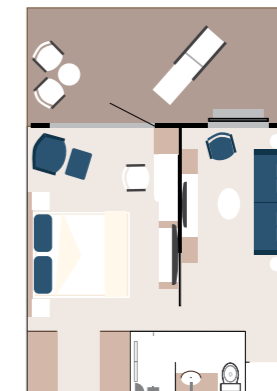

Douglas Mawson

Deck Plan

Ship Features

- ① Change room/mudroom
- ② Zodiac access points
- ③ Activity launching platform
- ④ Lecture room & lounge
- ⑤ Assembly station
- ⑥ Reception
- ⑦ Ship shop
- ⑧ Dining room
- ⑨ Library
- ⑩ Gym
- ⑪ Sauna
- ⑫ Seating area
- ⑬ Observation lounge
- ⑭ Top-deck restaurant
- ⑮ Bar
- ⑯ Upper glass atrium lounge
- ⑰ Lower glass atrium lounge
- ⑱ Observation decks
- ⑲ Swimming pool* and sun deck
- ⑳ Jacuzzis
- ㉑ Medical clinic
- ㉒ Bridge
- ㉓ Elevator
- ㉔ Main entrance
- ㉕ Expedition desk
- ㉖ Citizen Science centre
- ♿ Disability accessible staterooms

Stateroom 15.37m²–15.97m² (165.4ft²–171.9ft²), porthole and bathroom.

Aurora Stateroom Triple

Stateroom 22.57m² (242.9ft²), porthole and bathroom.

Aurora Stateroom Superior

Stateroom up to 13.97m² – 16.17m² (150.4ft² – 174.1ft²), French balcony and bathroom.

Balcony Stateroom

Stateroom and private balcony combined size 21.07m² – 26.77m² (226.8ft² – 288.2ft²), balcony and bathroom.

For stateroom sizes in categories A, B and C please contact us.

Balcony Stateroom Superior

Stateroom and private balcony combined size 27.77m² – 36.27m² (298.9ft² – 390.4ft²), balcony and bathroom.

Junior Suite

Stateroom and private balcony combined size up to 41.47m² – 41.87m² (446.4ft² – 450.7ft²), balcony, bathroom and lounge.