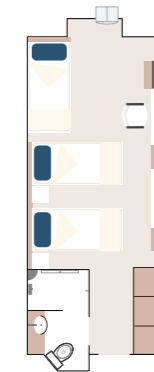

Douglas Mawson

Deck Plan

Ship Features

- ① Change room/mudroom
- ② Zodiac access points
- ③ Activity launching platform
- ④ Lecture room & lounge
- ⑤ Assembly station
- ⑥ Reception
- ⑦ Ship shop
- ⑧ Dining room
- ⑨ Library
- ⑩ Gym
- ⑪ Sauna
- ⑫ Seating area
- ⑬ Observation lounge
- ⑭ Top-deck restaurant
- ⑮ Bar
- ⑯ Upper glass atrium lounge
- ⑰ Lower glass atrium lounge
- ⑱ Observation decks
- ⑲ Swimming pool* and sun deck
- ⑳ Jacuzzis
- ㉑ Medical clinic
- ㉒ Bridge
- ㉓ Elevator
- ㉔ Main entrance
- ㉕ Expedition desk
- ㉖ Citizen Science centre
- ♿ Disability accessible staterooms

↔ Connecting staterooms and suites
 *Swimming pool not operational when sailing in open waters. Hours of operation subject to weather conditions.
 Deck plan is subject to change.

Stateroom Category

- Aurora Stateroom Single
- Balcony Stateroom – B
- Aurora Stateroom Superior Single
- Balcony Stateroom – A
- Aurora Stateroom Twin
- Balcony Stateroom Superior
- Aurora Stateroom Triple
- Junior Suite
- Aurora Stateroom Superior
- Captain's Suite
- Balcony Stateroom – C

Staterooms & Suites Layout

Aurora Stateroom Superior Single

Deck 3 Stateroom 15.18m² (163.4ft²), Porthole and bathroom. Deck 7 Stateroom 10.97m² (118.1ft²), French Balcony and bathroom.

Aurora Stateroom Twin

Stateroom 15.37m²–15.97m² (165.4ft²–171.9ft²), porthole and bathroom.

Aurora Stateroom Triple

Stateroom 22.57m² (242.9ft²), porthole and bathroom.

Aurora Stateroom Superior

Stateroom up to 13.97m² – 16.17m² (150.4ft² – 174.1ft²), French balcony and bathroom.