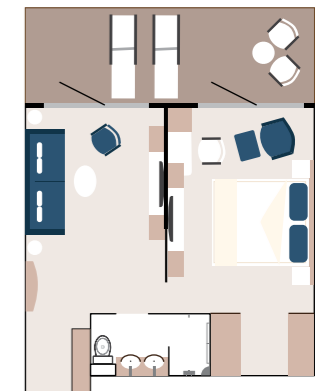

Douglas Mawson

Deck Plan

Ship Features

- ① Change room/mudroom
- ② Zodiac access points
- ③ Activity launching platform
- ④ Lecture room & lounge
- ⑤ Assembly station
- ⑥ Reception
- ⑦ Ship shop
- ⑧ Dining room
- ⑨ Library
- ⑩ Gym
- ⑪ Sauna
- ⑫ Seating area
- ⑬ Observation lounge
- ⑭ Top-deck restaurant
- ⑮ Bar
- ⑯ Upper glass atrium lounge
- ⑰ Lower glass atrium lounge
- ⑱ Observation decks
- ⑲ Swimming pool* and sun deck
- ⑳ Jacuzzis
- ㉑ Medical clinic
- ㉒ Bridge
- ㉓ Elevator
- ㉔ Main entrance
- ㉕ Expedition desk
- ㉖ Citizen Science centre
- ♿ Disability accessible staterooms

Stateroom 15.37m²–15.97m² (165.4ft²–171.9ft²), porthole and bathroom.

Aurora Stateroom Triple

Stateroom 22.57m² (242.9ft²), porthole and bathroom.

Aurora Stateroom Superior

Stateroom up to 13.97m² – 16.17m² (150.4ft² – 174.1ft²), French balcony and bathroom.

Balcony Stateroom

Stateroom and private balcony combined size 21.07m² – 26.77m² (226.8ft² – 288.2ft²), balcony and bathroom.

For stateroom sizes in categories A, B and C please contact us.

Balcony Stateroom Superior

Stateroom and private balcony combined size 27.77m² – 36.27m² (298.9ft² – 390.4ft²), balcony and bathroom.

Junior Suite

Stateroom and private balcony combined size up to 41.47m² – 41.87m² (446.4ft² – 450.7ft²), balcony, bathroom and lounge.