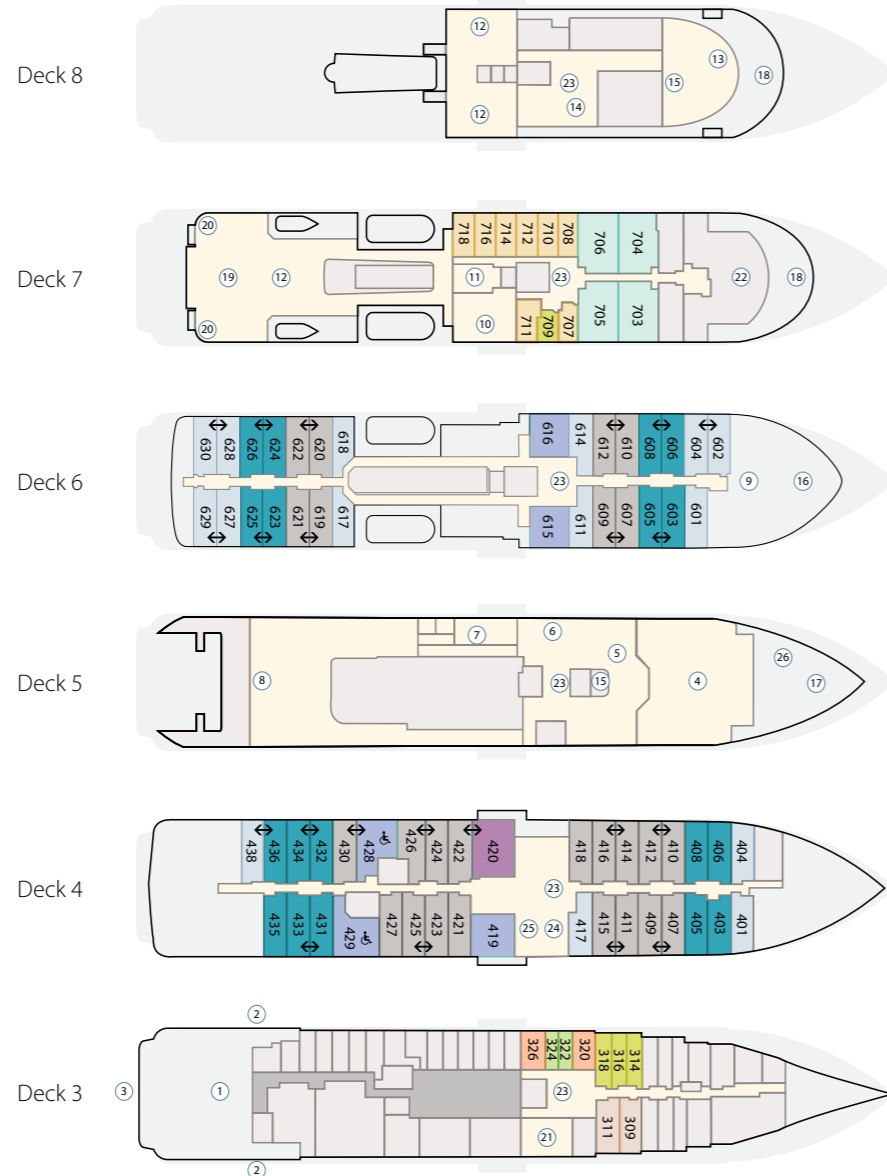

Douglas Mawson

Deck Plan

Ship Features

- ① Change room/mudroom
- ② Zodiac access points
- ③ Activity launching platform
- ④ Lecture room & lounge
- ⑤ Assembly station
- ⑥ Reception
- ⑦ Ship shop
- ⑧ Dining room
- ⑨ Library
- ⑩ Gym
- ⑪ Sauna
- ⑫ Seating area
- ⑬ Observation lounge
- ⑭ Top-deck restaurant
- ⑮ Bar
- ⑯ Upper glass atrium lounge
- ⑰ Lower glass atrium lounge
- ⑱ Observation decks
- ⑲ Swimming pool* and sun deck
- ⑳ Jacuzzis
- ㉑ Medical clinic
- ㉒ Bridge
- ㉓ Elevator
- ㉔ Main entrance
- ㉕ Expedition desk
- ㉖ Citizen Science centre
- ♿ Disability accessible staterooms

↔ Connecting staterooms and suites
 *Swimming pool not operational when sailing in open waters. Hours of operation subject to weather conditions.
 Deck plan is subject to change.

Stateroom Category

- Aurora Stateroom Single
- Balcony Stateroom – B
- Aurora Stateroom Superior Single
- Balcony Stateroom – A
- Aurora Stateroom Twin
- Balcony Stateroom Superior
- Aurora Stateroom Triple
- Junior Suite
- Aurora Stateroom Superior
- Captain's Suite
- Balcony Stateroom – C

Staterooms & Suites Layout

Aurora Stateroom Superior Single

Deck 3 Stateroom 15.18m² (163.4ft²), Porthole and bathroom. Deck 7 Stateroom 10.97m² (118.1ft²), French Balcony and bathroom.

Aurora Stateroom Twin

Stateroom 15.37m²–15.97m² (165.4ft²–171.9ft²), porthole and bathroom.

Aurora Stateroom Triple

Stateroom 22.57m² (242.9ft²), porthole and bathroom.

Aurora Stateroom Superior

Stateroom up to 13.97m² – 16.17m² (150.4ft² – 174.1ft²), French balcony and bathroom.