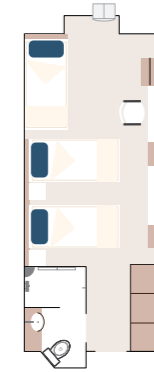

Douglas Mawson

Deck Plan

Ship Features

- ① Change room/mudroom
- ② Zodiac access points
- ③ Activity launching platform
- ④ Lecture room & lounge
- ⑤ Assembly station
- ⑥ Reception
- ⑦ Ship shop
- ⑧ Dining room
- ⑨ Library
- ⑩ Gym
- ⑪ Sauna
- ⑫ Seating area
- ⑬ Observation lounge
- ⑭ Top-deck restaurant
- ⑮ Bar
- ⑯ Upper glass atrium lounge
- ⑰ Lower glass atrium lounge
- ⑱ Observation decks
- ⑲ Swimming pool* and sun deck
- ⑳ Jacuzzis
- ㉑ Medical clinic
- ㉒ Bridge
- ㉓ Elevator
- ㉔ Main entrance
- ㉕ Expedition desk
- ㉖ Citizen Science centre
- ♿ Disability accessible staterooms

↔ Connecting staterooms and suites
 *Swimming pool not operational when sailing in open waters. Hours of operation subject to weather conditions.
 Deck plan is subject to change.

Stateroom Category

- Aurora Stateroom Single
- Balcony Stateroom – B
- Aurora Stateroom Superior Single
- Balcony Stateroom – A
- Aurora Stateroom Twin
- Balcony Stateroom Superior
- Aurora Stateroom Triple
- Junior Suite
- Aurora Stateroom Superior
- Captain's Suite
- Balcony Stateroom – C

Staterooms & Suites Layout

Aurora Stateroom Superior Single

Deck 3 Stateroom 15.18m² (163.4ft²), Porthole and bathroom. Deck 7 Stateroom 10.97m² (118.1ft²), French Balcony and bathroom.

Aurora Stateroom Twin

Stateroom 15.37m²–15.97m² (165.4ft²–171.9ft²), porthole and bathroom.

Aurora Stateroom Triple

Stateroom 22.57m² (242.9ft²), porthole and bathroom.

Aurora Stateroom Superior

Stateroom up to 13.97m² – 16.17m² (150.4ft² – 174.1ft²), French balcony and bathroom.