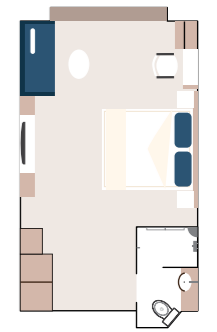

Douglas Mawson

Deck Plan

Ship Features

- ① Change room/mudroom
- ② Zodiac access points
- ③ Activity launching platform
- ④ Lecture room & lounge
- ⑤ Assembly station
- ⑥ Reception
- ⑦ Ship shop
- ⑧ Dining room
- ⑨ Library
- ⑩ Gym
- ⑪ Sauna
- ⑫ Seating area
- ⑬ Observation lounge
- ⑭ Top-deck restaurant
- ⑮ Bar
- ⑯ Upper glass atrium lounge
- ⑰ Lower glass atrium lounge
- ⑱ Observation decks
- ⑲ Swimming pool* and sun deck
- ⑳ Jacuzzis
- ㉑ Medical clinic
- ㉒ Bridge
- ㉓ Elevator
- ㉔ Main entrance
- ㉕ Expedition desk
- ㉖ Citizen Science centre
- ♿ Disability accessible staterooms

↔ Connecting staterooms and suites
 *Swimming pool not operational when sailing in open waters. Hours of operation subject to weather conditions.
 Deck plan is subject to change.

Stateroom Category

- Aurora Stateroom Single
- Balcony Stateroom – B
- Aurora Stateroom Superior Single
- Balcony Stateroom – A
- Aurora Stateroom Twin
- Balcony Stateroom Superior
- Aurora Stateroom Triple
- Junior Suite
- Aurora Stateroom Superior
- Captain's Suite
- Balcony Stateroom – C

Staterooms & Suites Layout

Aurora Stateroom Superior Single

Deck 3 Stateroom 15.18m² (163.4ft²), Porthole and bathroom. Deck 7 Stateroom 10.97m² (118.1ft²), French Balcony and bathroom.

Aurora Stateroom Twin

Stateroom 15.37m²–15.97m² (165.4ft²–171.9ft²), porthole and bathroom.

Aurora Stateroom Triple

Stateroom 22.57m² (242.9ft²), porthole and bathroom.

Aurora Stateroom Superior

Stateroom up to 13.97m² – 16.17m² (150.4ft² – 174.1ft²), French balcony and bathroom.