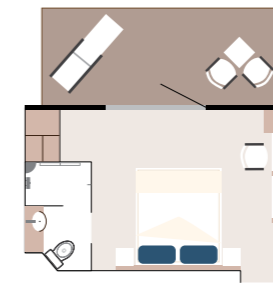

Douglas Mawson

Deck Plan

Ship Features

- ① Change room/mudroom
- ② Zodiac access points
- ③ Activity launching platform
- ④ Lecture room & lounge
- ⑤ Assembly station
- ⑥ Reception
- ⑦ Ship shop
- ⑧ Dining room
- ⑨ Library
- ⑩ Gym
- ⑪ Sauna
- ⑫ Seating area
- ⑬ Observation lounge
- ⑭ Top-deck restaurant
- ⑮ Bar
- ⑯ Upper glass atrium lounge
- ⑰ Lower glass atrium lounge
- ⑱ Observation decks
- ⑲ Swimming pool* and sun deck
- ⑳ Jacuzzis
- ㉑ Medical clinic
- ㉒ Bridge
- ㉓ Elevator
- ㉔ Main entrance
- ㉕ Expedition desk
- ㉖ Citizen Science centre
- ♿ Disability accessible staterooms

Staterooms & Suites Layout

Aurora Stateroom Superior Single

Deck 3 Stateroom 15.18m² (163.4ft²), Porthole and bathroom. Deck 7 Stateroom 10.97m² (118.1ft²), French Balcony and bathroom.

Aurora Stateroom Twin

Stateroom 15.37m²–15.97m² (165.4ft²–171.9ft²), porthole and bathroom.

Aurora Stateroom Triple

Stateroom 22.57m² (242.9ft²), porthole and bathroom.

Aurora Stateroom Superior

Stateroom up to 13.97m² – 16.17m² (150.4ft² – 174.1ft²), French balcony and bathroom.

Balcony Stateroom

Stateroom and private balcony combined size 21.07m² – 26.77m² (226.8ft² – 288.2ft²), balcony and bathroom.

For stateroom sizes in categories A, B and C please contact us.

Balcony Stateroom Superior