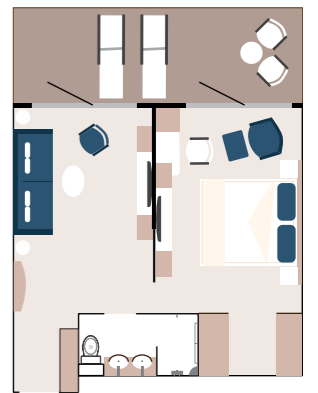

Douglas Mawson

Deck Plan

Ship Features

- ① Change room/mudroom
- ② Zodiac access points
- ③ Activity launching platform
- ④ Lecture room & lounge
- ⑤ Assembly station
- ⑥ Reception
- ⑦ Ship shop
- ⑧ Dining room
- ⑨ Library
- ⑩ Gym
- ⑪ Sauna
- ⑫ Seating area
- ⑬ Observation lounge
- ⑭ Top-deck restaurant
- ⑮ Bar
- ⑯ Upper glass atrium lounge
- ⑰ Lower glass atrium lounge
- ⑱ Observation decks
- ⑲ Swimming pool* and sun deck
- ⑳ Jacuzzis
- ㉑ Medical clinic
- ㉒ Bridge
- ㉓ Elevator
- ㉔ Main entrance
- ㉕ Expedition desk
- ㉖ Citizen Science centre
- ♿ Disability accessible staterooms

Stateroom 15.37m²–15.97m² (165.4ft²–171.9ft²), porthole and bathroom.

Aurora Stateroom Triple

Stateroom 22.57m² (242.9ft²), porthole and bathroom.

Aurora Stateroom Superior

Stateroom up to 13.97m² – 16.17m² (150.4ft² – 174.1ft²), French balcony and bathroom.

Balcony Stateroom

Stateroom and private balcony combined size 21.07m² – 26.77m² (226.8ft² – 288.2ft²), balcony and bathroom.

For stateroom sizes in categories A, B and C please contact us.

Balcony Stateroom Superior

Stateroom and private balcony combined size 27.77m² – 36.27m² (298.9ft² – 390.4ft²), balcony and bathroom.

Junior Suite

Stateroom and private balcony combined size up to 41.47m² – 41.87m² (446.4ft² – 450.7ft²), balcony, bathroom and lounge.