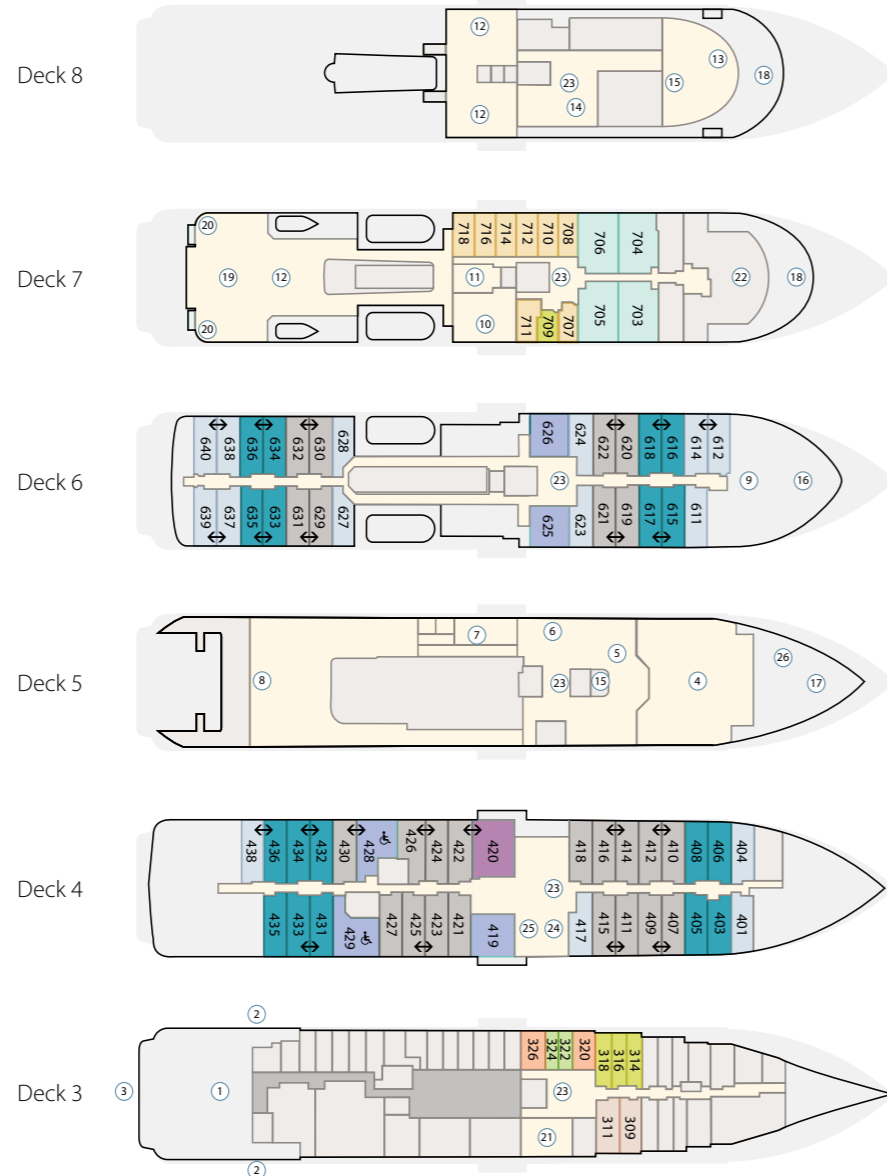

Douglas Mawson

Deck Plan

Ship Features

- ① Change room/mudroom
- ② Zodiac access points
- ③ Activity launching platform
- ④ Lecture room & lounge
- ⑤ Assembly station
- ⑥ Reception
- ⑦ Ship shop
- ⑧ Dining room
- ⑨ Library
- ⑩ Gym
- ⑪ Sauna
- ⑫ Seating area
- ⑬ Observation lounge
- ⑭ Top-deck restaurant
- ⑮ Bar
- ⑯ Upper glass atrium lounge
- ⑰ Lower glass atrium lounge
- ⑱ Observation decks
- ⑲ Swimming pool* and sun deck
- ⑳ Jacuzzis
- ㉑ Medical clinic
- ㉒ Bridge
- ㉓ Elevator
- ㉔ Main entrance
- ㉕ Expedition desk
- ㉖ Citizen Science centre
- ♿ Disability accessible staterooms

↔ Connecting staterooms and suites
 *Swimming pool not operational when sailing in open waters. Hours of operation subject to weather conditions.
 Deck plan is subject to change.

Stateroom Category

- Aurora Stateroom Single
- Balcony Stateroom – B
- Aurora Stateroom Superior Single
- Balcony Stateroom – A
- Aurora Stateroom Twin
- Balcony Stateroom Superior
- Aurora Stateroom Triple
- Junior Suite
- Aurora Stateroom Superior
- Captain's Suite
- Balcony Stateroom – C

Staterooms & Suites Layout

Aurora Stateroom Superior Single

Deck 3 Stateroom 15.18m² (163.4ft²), Porthole and bathroom. Deck 7 Stateroom 10.97m² (118.1ft²), French Balcony and bathroom.

Aurora Stateroom Twin

Stateroom 15.37m²–15.97m² (165.4ft²–171.9ft²), porthole and bathroom.

Aurora Stateroom Triple

Stateroom 22.57m² (242.9ft²), porthole and bathroom.

Aurora Stateroom Superior

Stateroom up to 13.97m² – 16.17m² (150.4ft² – 174.1ft²), French balcony and bathroom.