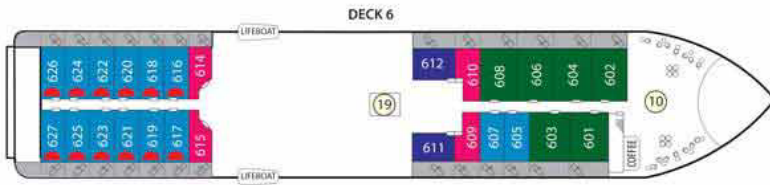

Ocean Explorer & Ocean Odyssey

Ocean Explorer ship features

- 1 Mudroom: The Marina/ Kayak & storage
 - 2 Zodiac storage area
 - 3 Zodiac loading area
 - 4 The Explorer Lecture Lounge
 - 5 Assemble Area
 - 6 Reception
 - 7 Gift shop
 - 8 Main Dining room
 - 9 Private dining area
 - 10 The Discovery Library
 - 11 Gym
 - 12 Wellness center/spa
 - 13 Observation deck
 - 14 Galley
 - 15 The Chart Room Bar
 - 16 The Chart Room & Observation lounge
 - 17 Hot tub
 - 18 Medical facilities
 - 19 Elevator
 - 20 Navigation bridge
 - 21 Tender & Zodiac Embarking
 - 22 Concierge & Expedition Tours Desk
 - 23 Glass atrium
 - 24 The Compass Restaurant
 - 25 The Solar Bar & Deck
 - 26 The Latitude Bar & Lounge
- Complimentary unlimited Wi-Fi

Ocean Odyssey ship features

- 1 Mudroom: The Marina/ Kayak & storage
 - 2 Zodiac storage area
 - 3 Zodiac loading area
 - 4 The Epic Lecture Lounge
 - 5 Assemble Area
 - 6 Reception
 - 7 Gift shop
 - 8 Main Dining room
 - 9 Private dining area
 - 10 The Homer Library
 - 11 Gym
 - 12 Wellness center/spa
 - 13 Observation deck
 - 14 Galley
 - 15 The Cyclops Bar
 - 16 The Cyclops Room & Observation lounge
 - 17 Hot tub
 - 18 Medical facilities
 - 19 Elevator
 - 20 Navigation bridge
 - 21 Tender & Zodiac Embarking
 - 22 Concierge & Expedition Tours Desk
 - 23 Glass atrium
 - 24 The Athena Restaurant
 - 25 The Poseiden Bar & Deck
 - 26 The Zeus Bar & Lounge
- Complimentary unlimited Wi-Fi

▲ = Adjoining Cabin

- OWNER'S SUITE (OS)*
- EXPLORER SUITE (ES)*
- JUNIOR SUITE (JS)*
- DELUXE SUITE (DS)
- ADA CABINS (424/425 DS)

- ROYAL VERANDA STATEROOM (BS)
- PALATIAL VERANDA STATEROOM (PS)
- GRAND VERANDA STATEROOM (GS)*
- STUDIO VERANDA STATEROOM (SBS)
- DELUXE VERANDA STATEROOM (TS)*

- DELUXE VERANDA MIDDLE STATEROOM (TMS)*
- DELUXE VERANDA FORWARD STATEROOM (TFS)
- STUDIO STATEROOM (SS)
- VERANDA

* Triple occupancy available on select cabins within this category.