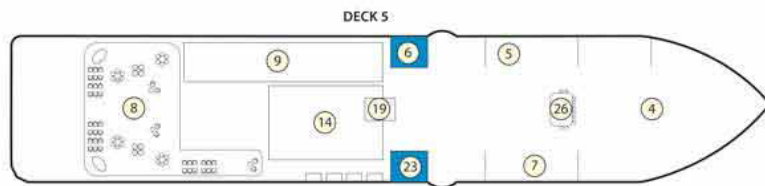

Ocean Explorer & Ocean Odyssey

Ocean Explorer ship features

- 1 Mudroom: The Marina/ Kayak & storage
 - 2 Zodiac storage area
 - 3 Zodiac loading area
 - 4 The Explorer Lecture Lounge
 - 5 Assemble Area
 - 6 Reception
 - 7 Gift shop
 - 8 Main Dining room
 - 9 Private dining area
 - 10 The Discovery Library
 - 11 Gym
 - 12 Wellness center/spa
 - 13 Observation deck
 - 14 Galley
 - 15 The Chart Room Bar
 - 16 The Chart Room & Observation lounge
 - 17 Hot tub
 - 18 Medical facilities
 - 19 Elevator
 - 20 Navigation bridge
 - 21 Tender & Zodiac Embarking
 - 22 Concierge & Expedition Tours Desk
 - 23 Glass atrium
 - 24 The Compass Restaurant
 - 25 The Solar Bar & Deck
 - 26 The Latitude Bar & Lounge
- Complimentary unlimited Wi-Fi

Ocean Odyssey ship features

- 1 Mudroom: The Marina/ Kayak & storage
 - 2 Zodiac storage area
 - 3 Zodiac loading area
 - 4 The Epic Lecture Lounge
 - 5 Assemble Area
 - 6 Reception
 - 7 Gift shop
 - 8 Main Dining room
 - 9 Private dining area
 - 10 The Homer Library
 - 11 Gym
 - 12 Wellness center/spa
 - 13 Observation deck
 - 14 Galley
 - 15 The Cyclops Bar
 - 16 The Cyclops Room & Observation lounge
 - 17 Hot tub
 - 18 Medical facilities
 - 19 Elevator
 - 20 Navigation bridge
 - 21 Tender & Zodiac Embarking
 - 22 Concierge & Expedition Tours Desk
 - 23 Glass atrium
 - 24 The Athena Restaurant
 - 25 The Poseiden Bar & Deck
 - 26 The Zeus Bar & Lounge
- Complimentary unlimited Wi-Fi