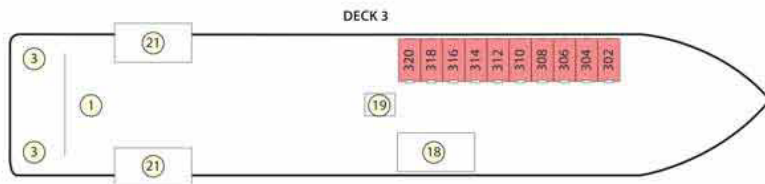

Ocean Explorer & Ocean Odyssey

Ocean Explorer ship features

- 1 Mudroom: The Marina/ Kayak & storage
 - 2 Zodiac storage area
 - 3 Zodiac loading area
 - 4 The Explorer Lecture Lounge
 - 5 Assemble Area
 - 6 Reception
 - 7 Gift shop
 - 8 Main Dining room
 - 9 Private dining area
 - 10 The Discovery Library
 - 11 Gym
 - 12 Wellness center/spa
 - 13 Observation deck
 - 14 Galley
 - 15 The Chart Room Bar
 - 16 The Chart Room & Observation lounge
 - 17 Hot tub
 - 18 Medical facilities
 - 19 Elevator
 - 20 Navigation bridge
 - 21 Tender & Zodiac Embarking
 - 22 Concierge & Expedition Tours Desk
 - 23 Glass atrium
 - 24 The Compass Restaurant
 - 25 The Solar Bar & Deck
 - 26 The Latitude Bar & Lounge
- Complimentary unlimited Wi-Fi

Ocean Odyssey ship features

- 1 Mudroom: The Marina/ Kayak & storage
 - 2 Zodiac storage area
 - 3 Zodiac loading area
 - 4 The Epic Lecture Lounge
 - 5 Assemble Area
 - 6 Reception
 - 7 Gift shop
 - 8 Main Dining room
 - 9 Private dining area
 - 10 The Homer Library
 - 11 Gym
 - 12 Wellness center/spa
 - 13 Observation deck
 - 14 Galley
 - 15 The Cyclops Bar
 - 16 The Cyclops Room & Observation lounge
 - 17 Hot tub
 - 18 Medical facilities
 - 19 Elevator
 - 20 Navigation bridge
 - 21 Tender & Zodiac Embarking
 - 22 Concierge & Expedition Tours Desk
 - 23 Glass atrium
 - 24 The Athena Restaurant
 - 25 The Poseiden Bar & Deck
 - 26 The Zeus Bar & Lounge
- Complimentary unlimited Wi-Fi

▲ = Adjoining Cabin

- OWNER'S SUITE (OS)*
- EXPLORER SUITE (ES)*
- JUNIOR SUITE (JS)*
- DELUXE SUITE (DS)
- ADA CABINS (424/425 DS)

- ROYAL VERANDA STATEROOM (BS)
- PALATIAL VERANDA STATEROOM (PS)
- GRAND VERANDA STATEROOM (GS)*
- STUDIO VERANDA STATEROOM (SBS)
- DELUXE VERANDA STATEROOM (TS)*

- DELUXE VERANDA MIDDLE STATEROOM (TMS)*
- DELUXE VERANDA FORWARD STATEROOM (TFS)
- STUDIO STATEROOM (SS)
- VERANDA

* Triple occupancy available on select cabins within this category.