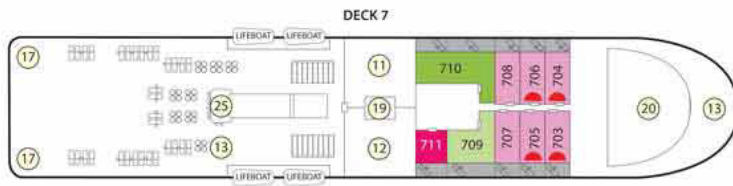

Ocean Explorer & Ocean Odyssey

Ocean Explorer ship features

- 1 Mudroom: The Marina/ Kayak & storage
 - 2 Zodiac storage area
 - 3 Zodiac loading area
 - 4 The Explorer Lecture Lounge
 - 5 Assemble Area
 - 6 Reception
 - 7 Gift shop
 - 8 Main Dining room
 - 9 Private dining area
 - 10 The Discovery Library
 - 11 Gym
 - 12 Wellness center/spa
 - 13 Observation deck
 - 14 Galley
 - 15 The Chart Room Bar
 - 16 The Chart Room & Observation lounge
 - 17 Hot tub
 - 18 Medical facilities
 - 19 Elevator
 - 20 Navigation bridge
 - 21 Tender & Zodiac Embarking
 - 22 Concierge & Expedition Tours Desk
 - 23 Glass atrium
 - 24 The Compass Restaurant
 - 25 The Solar Bar & Deck
 - 26 The Latitude Bar & Lounge
- Complimentary unlimited Wi-Fi

Ocean Odyssey ship features

- 1 Mudroom: The Marina/ Kayak & storage
 - 2 Zodiac storage area
 - 3 Zodiac loading area
 - 4 The Epic Lecture Lounge
 - 5 Assemble Area
 - 6 Reception
 - 7 Gift shop
 - 8 Main Dining room
 - 9 Private dining area
 - 10 The Homer Library
 - 11 Gym
 - 12 Wellness center/spa
 - 13 Observation deck
 - 14 Galley
 - 15 The Cyclops Bar
 - 16 The Cyclops Room & Observation lounge
 - 17 Hot tub
 - 18 Medical facilities
 - 19 Elevator
 - 20 Navigation bridge
 - 21 Tender & Zodiac Embarking
 - 22 Concierge & Expedition Tours Desk
 - 23 Glass atrium
 - 24 The Athena Restaurant
 - 25 The Poseiden Bar & Deck
 - 26 The Zeus Bar & Lounge
- Complimentary unlimited Wi-Fi