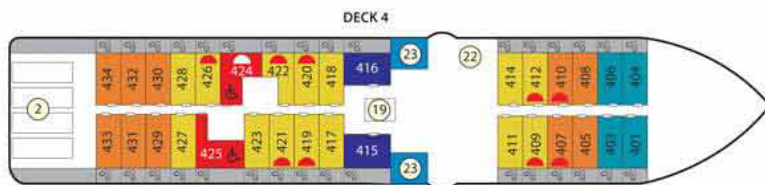

Ocean Explorer & Ocean Odyssey

Ocean Explorer ship features

- 1 Mudroom: The Marina/ Kayak & storage
 - 2 Zodiac storage area
 - 3 Zodiac loading area
 - 4 The Explorer Lecture Lounge
 - 5 Assemble Area
 - 6 Reception
 - 7 Gift shop
 - 8 Main Dining room
 - 9 Private dining area
 - 10 The Discovery Library
 - 11 Gym
 - 12 Wellness center/spa
 - 13 Observation deck
 - 14 Galley
 - 15 The Chart Room Bar
 - 16 The Chart Room & Observation lounge
 - 17 Hot tub
 - 18 Medical facilities
 - 19 Elevator
 - 20 Navigation bridge
 - 21 Tender & Zodiac Embarking
 - 22 Concierge & Expedition Tours Desk
 - 23 Glass atrium
 - 24 The Compass Restaurant
 - 25 The Solar Bar & Deck
 - 26 The Latitude Bar & Lounge
- Complimentary unlimited Wi-Fi

Ocean Odyssey ship features

- 1 Mudroom: The Marina/ Kayak & storage
 - 2 Zodiac storage area
 - 3 Zodiac loading area
 - 4 The Epic Lecture Lounge
 - 5 Assemble Area
 - 6 Reception
 - 7 Gift shop
 - 8 Main Dining room
 - 9 Private dining area
 - 10 The Homer Library
 - 11 Gym
 - 12 Wellness center/spa
 - 13 Observation deck
 - 14 Galley
 - 15 The Cyclops Bar
 - 16 The Cyclops Room & Observation lounge
 - 17 Hot tub
 - 18 Medical facilities
 - 19 Elevator
 - 20 Navigation bridge
 - 21 Tender & Zodiac Embarking
 - 22 Concierge & Expedition Tours Desk
 - 23 Glass atrium
 - 24 The Athena Restaurant
 - 25 The Poseiden Bar & Deck
 - 26 The Zeus Bar & Lounge
- Complimentary unlimited Wi-Fi

- DELUXE VERANDA MIDDLE STATEROOM (TMS)*
- DELUXE VERANDA FORWARD STATEROOM (TFS)
- STUDIO STATEROOM (SS)
- VERANDA

* Triple occupancy available on select cabins within this category.